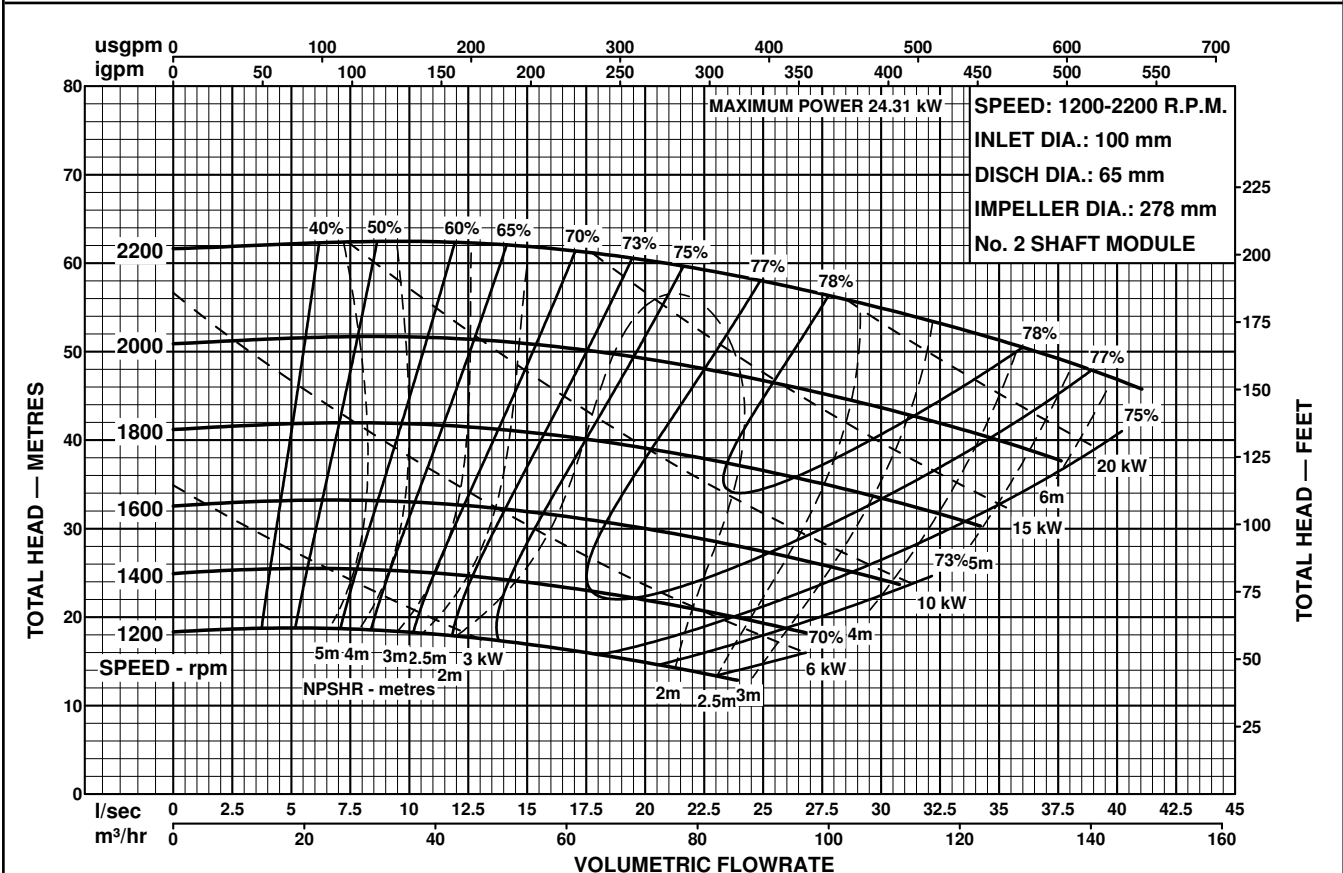

MODEL  
**100x65-250**

**ISO2858**  
END SUCTION PUMPS  
50Hz PERFORMANCE

Performance to AS2417 Grade 2 for clean, cold water only.

Performance to AS2417 Grade 2 for clean, cold water only.