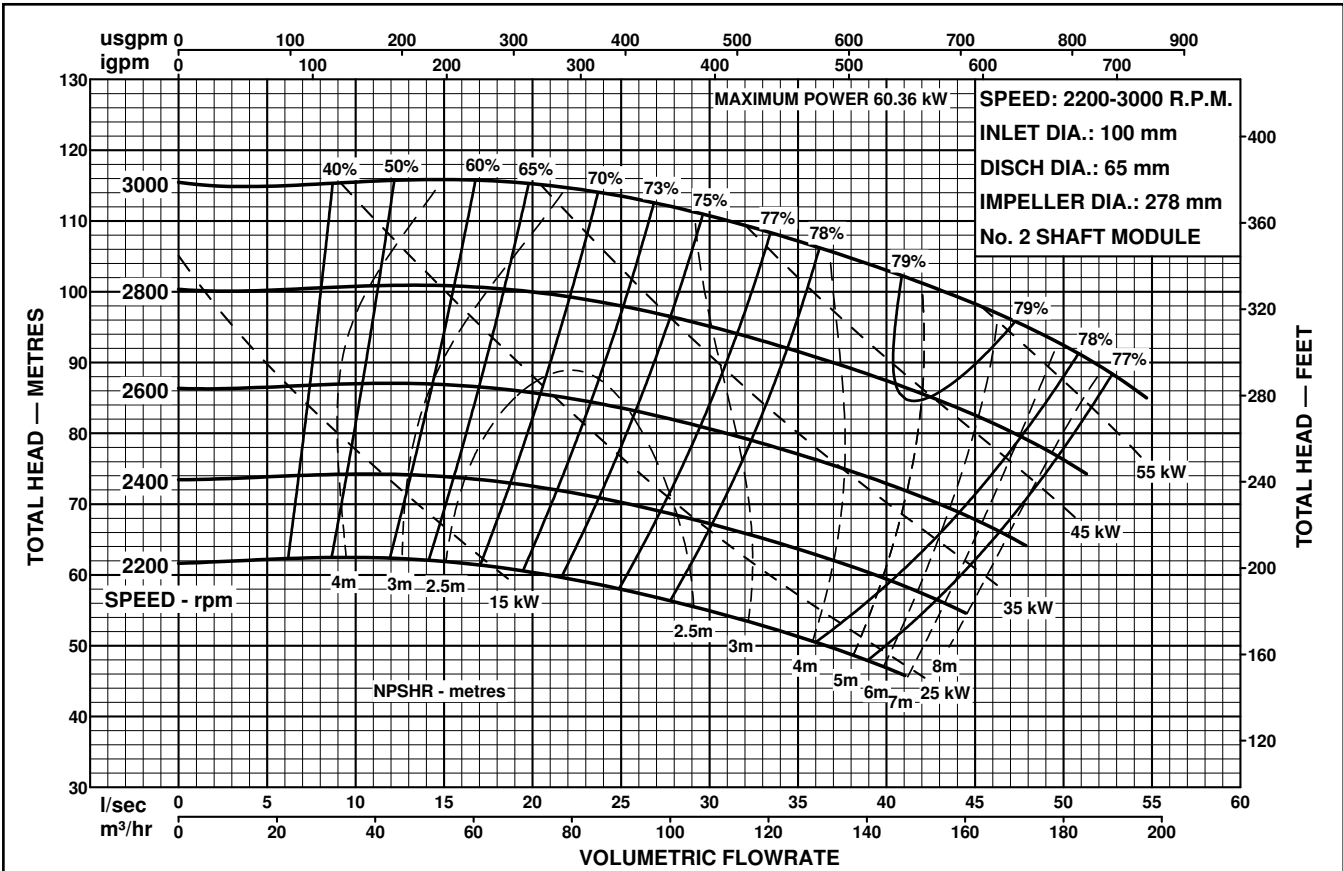

MODEL  
**100x65-250**

**ISO2858**  
END SUCTION PUMPS  
50Hz PERFORMANCE

Performance to AS2417 Grade 2 for clean, cold water only.

Performance to AS2417 Grade 2 for clean, cold water only.